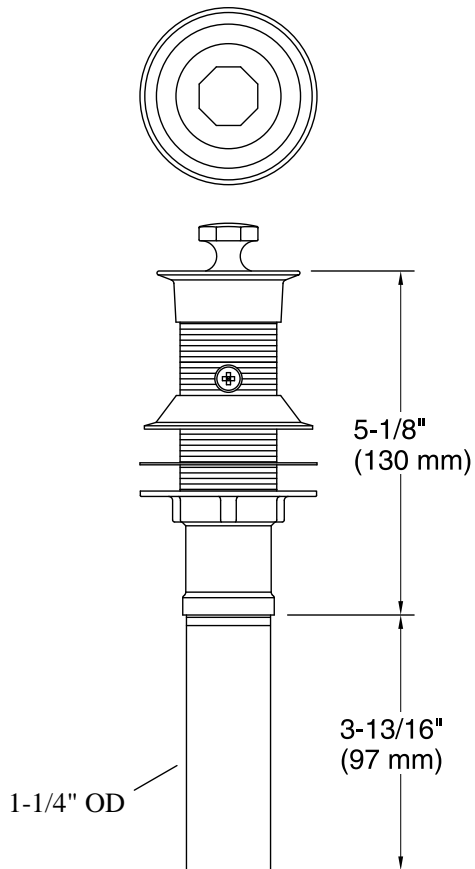

Features

- 1-1/4" (32 mm) connection
- Nonremovable metal stopper
- For use in nonoverflow applications
- For use with Spun Glass™ vessel bathroom sink

Codes/Standards

ASME A112.18.2/CSA B125.2

KOHLER® One-Year Limited Warranty

Technical Information

All product dimensions are nominal.

Notes

Install this product according to the installation guide.